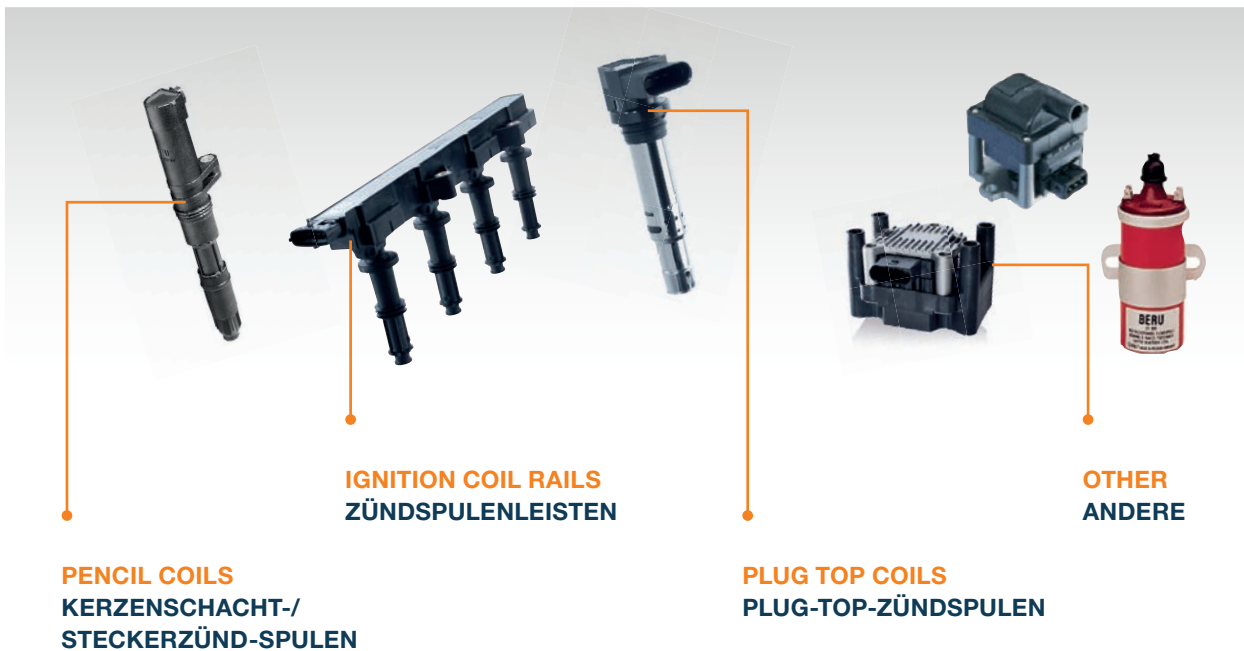

ULTRAPLUS TITAN

90% COVERAGE OF THE EUROPEAN
CAR PARC WITH ONLY 18 PLUGS*

ABDECKUNG VON BIZ ZU 90 % DES
EUROPÄISCHEN FAHRZEUGBESTANDES
MIT NUR 18 ZÜNDKERZEN*

EN

A UNIQUE SPARK PLUG

BERU Ultra Plus Titan is the result of an intensive spark plug R&D program. It combines BERU's automotive and non-automotive knowledge and premium technology to create short range spark plug for today's advanced multi-valve, high efficiency engines. Ultra Plus Titan is a spark plug designed for naturally aspirated engines as well as turbo and direct injection high power engines. The plug comes in a 10 pack carton box.

* Source : F-M PI/TecDoc
(for more info : www.tecalliance.net/en/company/contact)

IRIDIUM SPARK PLUGS

IRIDIUM ZÜNDKERZEN

EN

Meet the BERU Iridium, our spark plug with an iridium-based centre electrode. It's the best technology that you can find on the market today. As a precious metal, iridium is ideally suited for this vital element of your car. It's extremely heat resistant, giving this spark plug a longer lifespan than a copper or platinum plug in the same conditions. In addition, BERU Iridium spark plugs let your engine achieve great performance in terms of power, fuel consumption and emissions. Confirmed technology combined with state of the art innovations, that's our promise.

DE

Die Zündspule stellt die notwendige Spannung und Zündenergie zur Erzeugung des Zündfunken von Zündkerzen bereit. BERU Zündspulen wurden so konzipiert, dass sie auf die Anforderungen Ihres Fahrzeuges abgestimmt. Jede Spule bietet mit den hochwertigen Materialien und der hochwertigen Verarbeitung einen Mehrwert für unterschiedliche Motor- und Fahrzeugtypen.