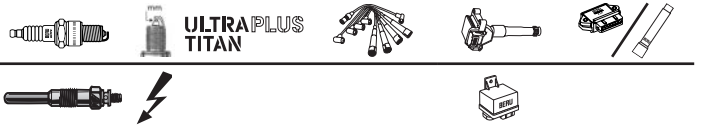

kW/BHP

ULTRA PLUS
TITAN

...RENAULT

...LAGUNA III

2.0 dCi	4	M9R742; M9R744; M9R746; M9R748; M9R754; M9R802; M9R805; M9R808; M9R814; M9R845; M9R854; M9R858	110/148	10/07→	CGP007 [20] [204]	7v			
					GE124 [21] [100]	4.6v			
2.0 dCi	4	M9R800; M9R806; M9R809; M9R815; M9R849; M9R854; M9R857; M9R858	127/170	01/08→	CGP007 [20] [204]	7v			
					GE124 [21] [100]	4.6v			
2.0 dCi GT	4	M9R816; M9R820; M9R828	131/176	03/08→	CGP007 [20] [204]	7v			
					GE124 [21] [100]	4.6v			
2.0 GT	4	F4R800	150/201	03/08→	Z206	0,7	UPT2		ZS052 ZS552[396]
3.0 dCi	6	V9X791; V9X891	173/232	09/08→	CGP007[20]	7v			
3.5 V6	6	V4Y713	175/235	04/08→	Z325	1,1			ZSE158

LATITUDE

1.5 dCi	4	K9K782	81/109	07/10→	GE110 [18] [74]	4.4v			
2.0 16V, 2.0 16V eco2 Flexfuel	4	M4R746	103/138	02/11→	Z325	1,1			ZSE161 [421]
2.0 dCi	4		130/174	02/11→	GE124 [21] [100]	4.6v			
2.0 dCi 150	4	M9R824; M9R846	110/148	02/11→	CGP007 [20] [204]	7v			
					GE124 [21] [100]	4.6v			
2.0 dCi 175	4	M9R804; M9R817; M9R844	127/170	05/11→	CGP007 [20] [204]	7v			
					GE124 [21] [100]	4.6v			
2.5 V6	6	2ZV604	130/174	05/11→	Z325	1,1			ZSE158
3.0 dCi 240	6	V9X891	177/237	02/11→	CGP007[20]	7v			

LOGAN I

1.4	4	K7J710	55/74	09/04→	Z193 →04/05	0,9	UPT2	ZEF1546 [397]	ZS354
					Z340 LPG [394] →04/05	0,7			
					Z193 →Eng,050425	0,9			
					Z340 LPG [394] →Eng,050425	0,7			
					Z116 LPG [393] Eng,050425→	0,8			
1.5 dCi	4	K9K790; K9K794	48/64	06/11→	GE110 [74]	4.4v			
					GN018	11v			
1.5 dCi	4	K9K700	48/64	06/11→	GN018	11v			
1.5 dCi	4	K9K792	50/67	04/07→	GN018	11v			
1.5 dCi	4	K9K796	63/84	02/08→06/15	GN018	11v			
1.5 dCi	4		66/89	06/11→	GE110 [74]	4.4v			
1.6	4	K7M710	64/86	09/04→	Z193 →04/05	0,9	UPT2	ZEF1546 [397]	ZS354
					Z98 05/05→	0,8			
					Z116 LPG [393]	0,8			
1.6	4	K4M690; K4M697	77/103	04/07→	Z193	0,9	UPT2		ZS052
					Z340 LPG [394]	0,7			ZS552[396]

RENAULT