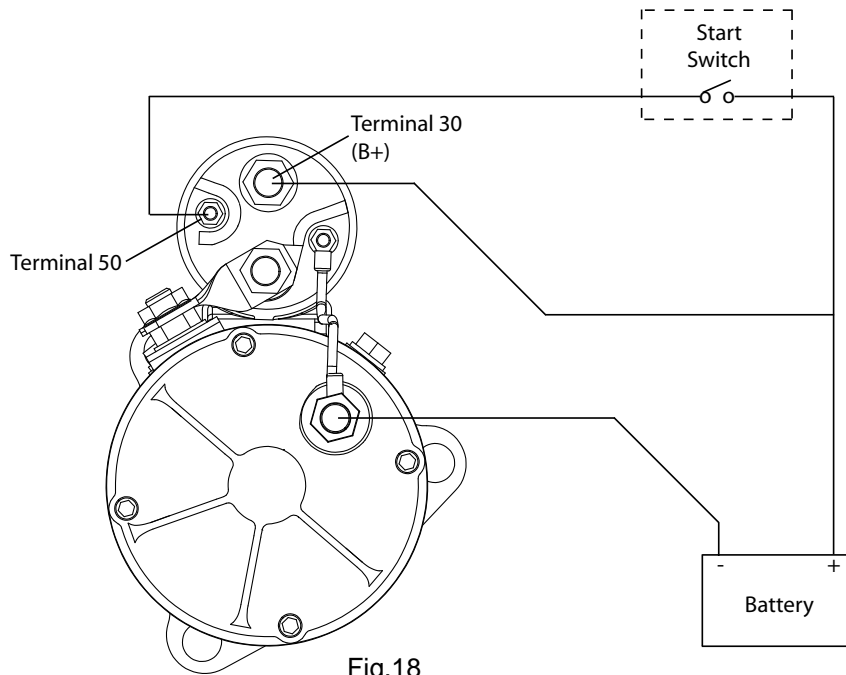

# STARTER MOTOR WIRING DIAGRAMS

CONTINUED...

**INSULATED RETURN**  
The negative circuit is isolated from starter motor frame and vehicle chassis.

Fig.18

**AUXILIARY SOLENOID**  
Used on gear reduction starters to limit current draw during soft start operation.