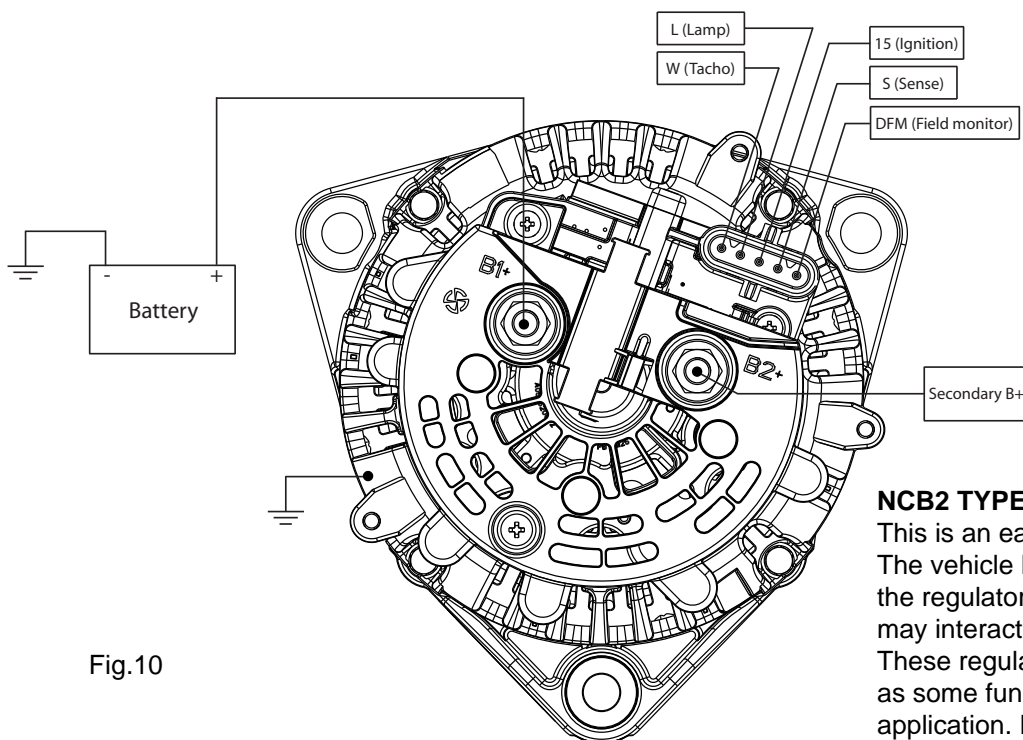

Fig. 10

NCB2 TYPE

This is an earth return alternator. The vehicle harness plugs directly into the regulator connection. The regulator may interact with the vehicle ECU. These regulators are not interchangeable as some functions vary depending on application. Ensure the correct regulator / alternator is specified.