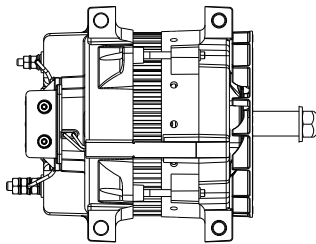

### CONTINUED...

**Mounting configurations.** Various options are available, see fig.3 - fig.6

**Dual foot mount** on main mounting bracket, and single mounting on adjusted bracket.

Fig.3

**Spool mount** on main mounting bracket, spool size from 25mm - 80 mm and single mounting on adjuster bracket.

Fig.4

**Pad mount**

4 Mounting point as shown.

**T-mount** is similar to pad mount, but with only 3 mounting point. (2 on drive end and 1 on rear end)

Fig.5

**Cradle mount**

The alternator is mounted by clamping it around the alternator body.