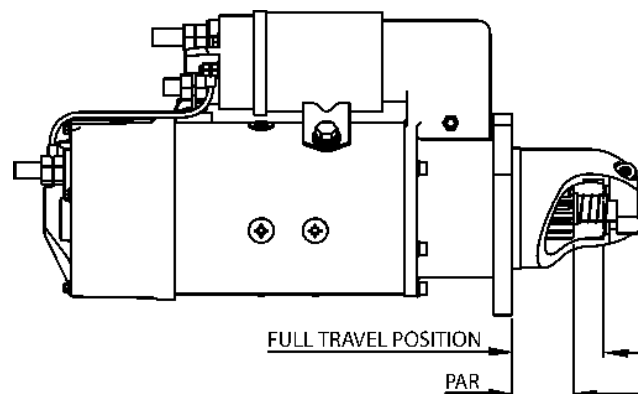

Pinion at rest (PAR) position is the measured distance between the mounting flange and the front face of pinion when the starter is not energised. (See Fig. 9)

Pinion full travel position is the measured distance between the mounting flange and the front face of the pinion when the starter motor is energised. (See Fig.9)

Fig.14